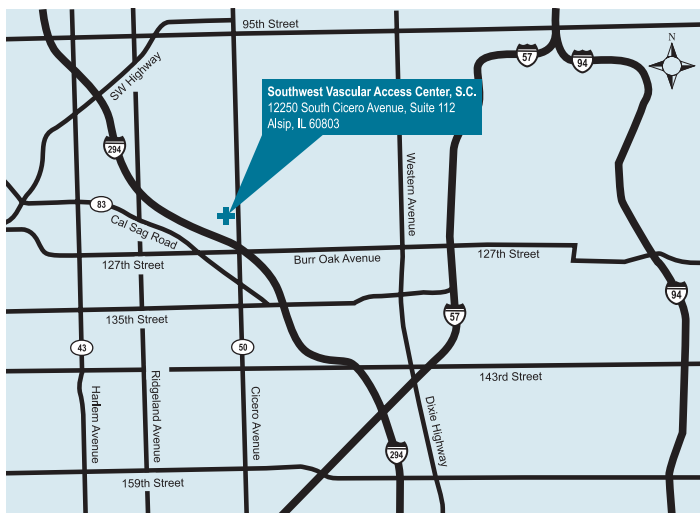

# Southwest Vascular Access Center, S.C.

**12250 South Cicero Avenue, Suite 112**  
**Alsip, IL 60803**  
**Toll Free: 866-907-1978**  
**Phone: 708-371-5308**  
**Fax: 708-371-5964**

From the North (Chicago, Oak Lawn, Burbank)  
Travel south on I-294 (Tri-State Tollway) to Cicero Avenue.  
Take the 127th Street/IL-83/IL-50 exit toward Cicero Avenue. Bear right on exit ramp and turn left onto 127th Street (IL-83). Continue on 127th Street to first traffic light. Turn left onto Cicero Avenue (IL-50) and proceed north on Cicero Avenue. After crossing over I-294, turn left at the first traffic light followed by a right into the parking lot for Plaza Del Mar. The access center is located at the north end of the Plaza Del Mar shopping center.

From the East (Blue Island, Harvey)  
Travel south on I-57 to South Paulina Street. Exit at 127th Street/Burr Oak Avenue and bear right on ramp to Paulina Street. Turn right onto 127th Street (Burr Oak Avenue). Travel west on 127th Street to Cicero Avenue. Turn right onto Cicero Avenue (IL-50) followed by a right into the parking to for Plaza Del Mar. The Access Center is located at the north end of the Plaza Del Mar shopping center.

From the South (Chicago Heights, Hazel Crest, Oak Forest, Tinley Park)  
Take I-294 (Tri-State Tollway) north to Cicero Avenue. Exit at IL-50 North/South Cicero Avenue. Turn right onto Cicero Avenue. Proceed north on Cicero Avenue to the first traffic light. Turn left at the light followed by a right into the parking lot for Plaza Del Mar. The access center is located at the north end of the Plaza Del Mar shopping center.