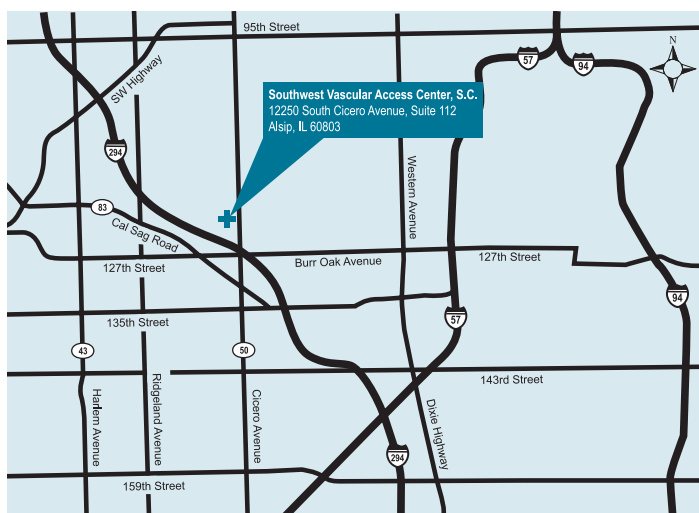

Southwest Vascular Access Center, S.C.

12250 South Cicero Avenue, Suite 112

Alsip, IL 60803

Toll Free: 866-907-1978

Phone: 708-371-5308

Fax: 708-371-5964

From the North (Chicago, Oak Lawn, Burbank)

Travel south on I-294 (Tri-State Tollway) to Cicero Avenue. Take the 127th Street/IL-83/IL-50 exit toward Cicero Avenue. Bear right on exit ramp and turn left onto 127th Street (IL-83). Continue on 127th Street to first traffic light. Turn left onto Cicero Avenue (IL-50) and proceed north on Cicero Avenue. After crossing over I-294, turn left at the first traffic light followed by a right into the parking lot for Plaza Del Mar. The access center is located at the north end of the Plaza Del Mar shopping center.

From the East (Blue Island, Harvey)

Travel south on I-57 to South Paulina Street. Exit at 127th Street/Burr Oak Avenue and bear right on ramp to Paulina Street. Turn right onto 127th Street (Burr Oak Avenue). Travel west on 127th Street to Cicero Avenue. Turn right onto Cicero Avenue (IL-50) followed by a right into the parking to for Plaza Del Mar. The Access Center is located at the north end of the Plaza Del Mar shopping center.

From the South (Chicago Heights, Hazel Crest, Oak Forest, Tinley Park)

Take I-294 (Tri-State Tollway) north to Cicero Avenue. Exit at IL-50 North/South Cicero Avenue. Turn right onto Cicero Avenue. Proceed north on Cicero Avenue to the first traffic light. Turn left at the light followed by a right into the parking lot for Plaza Del Mar. The access center is located at the north end of the Plaza Del Mar shopping center.